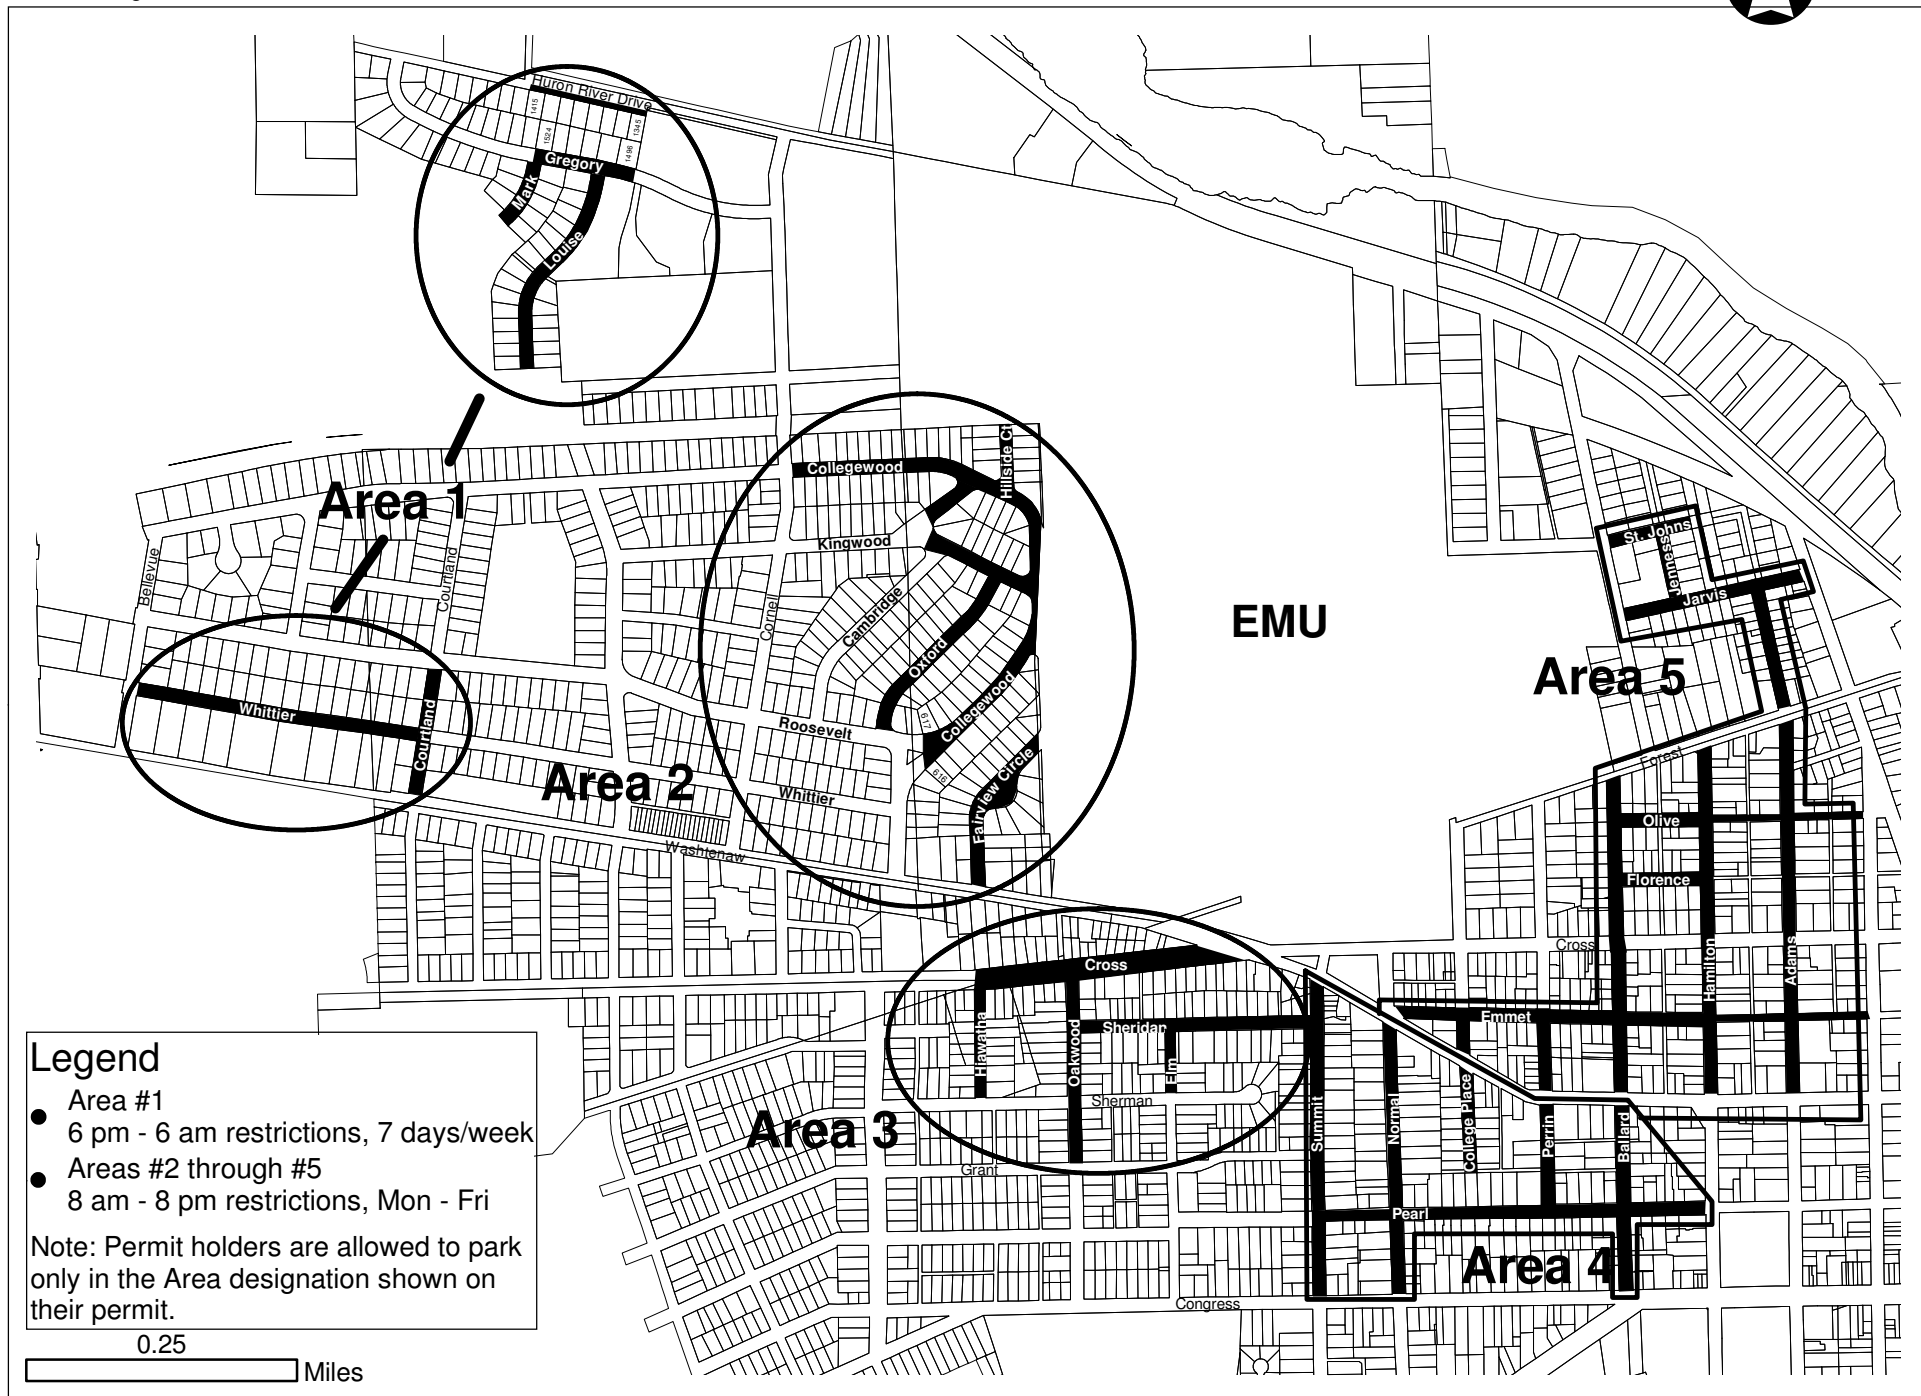

Residential Parking Permit Program

CITY OF YPSILANTI

Revised: August 18, 2006

Legend

- Area #1
- 6 pm - 6 am restrictions, 7 days/week
- Areas #2 through #5
- 8 am - 8 pm restrictions, Mon - Fri

Note: Permit holders are allowed to park only in the Area designation shown on their permit.

0.25

Miles