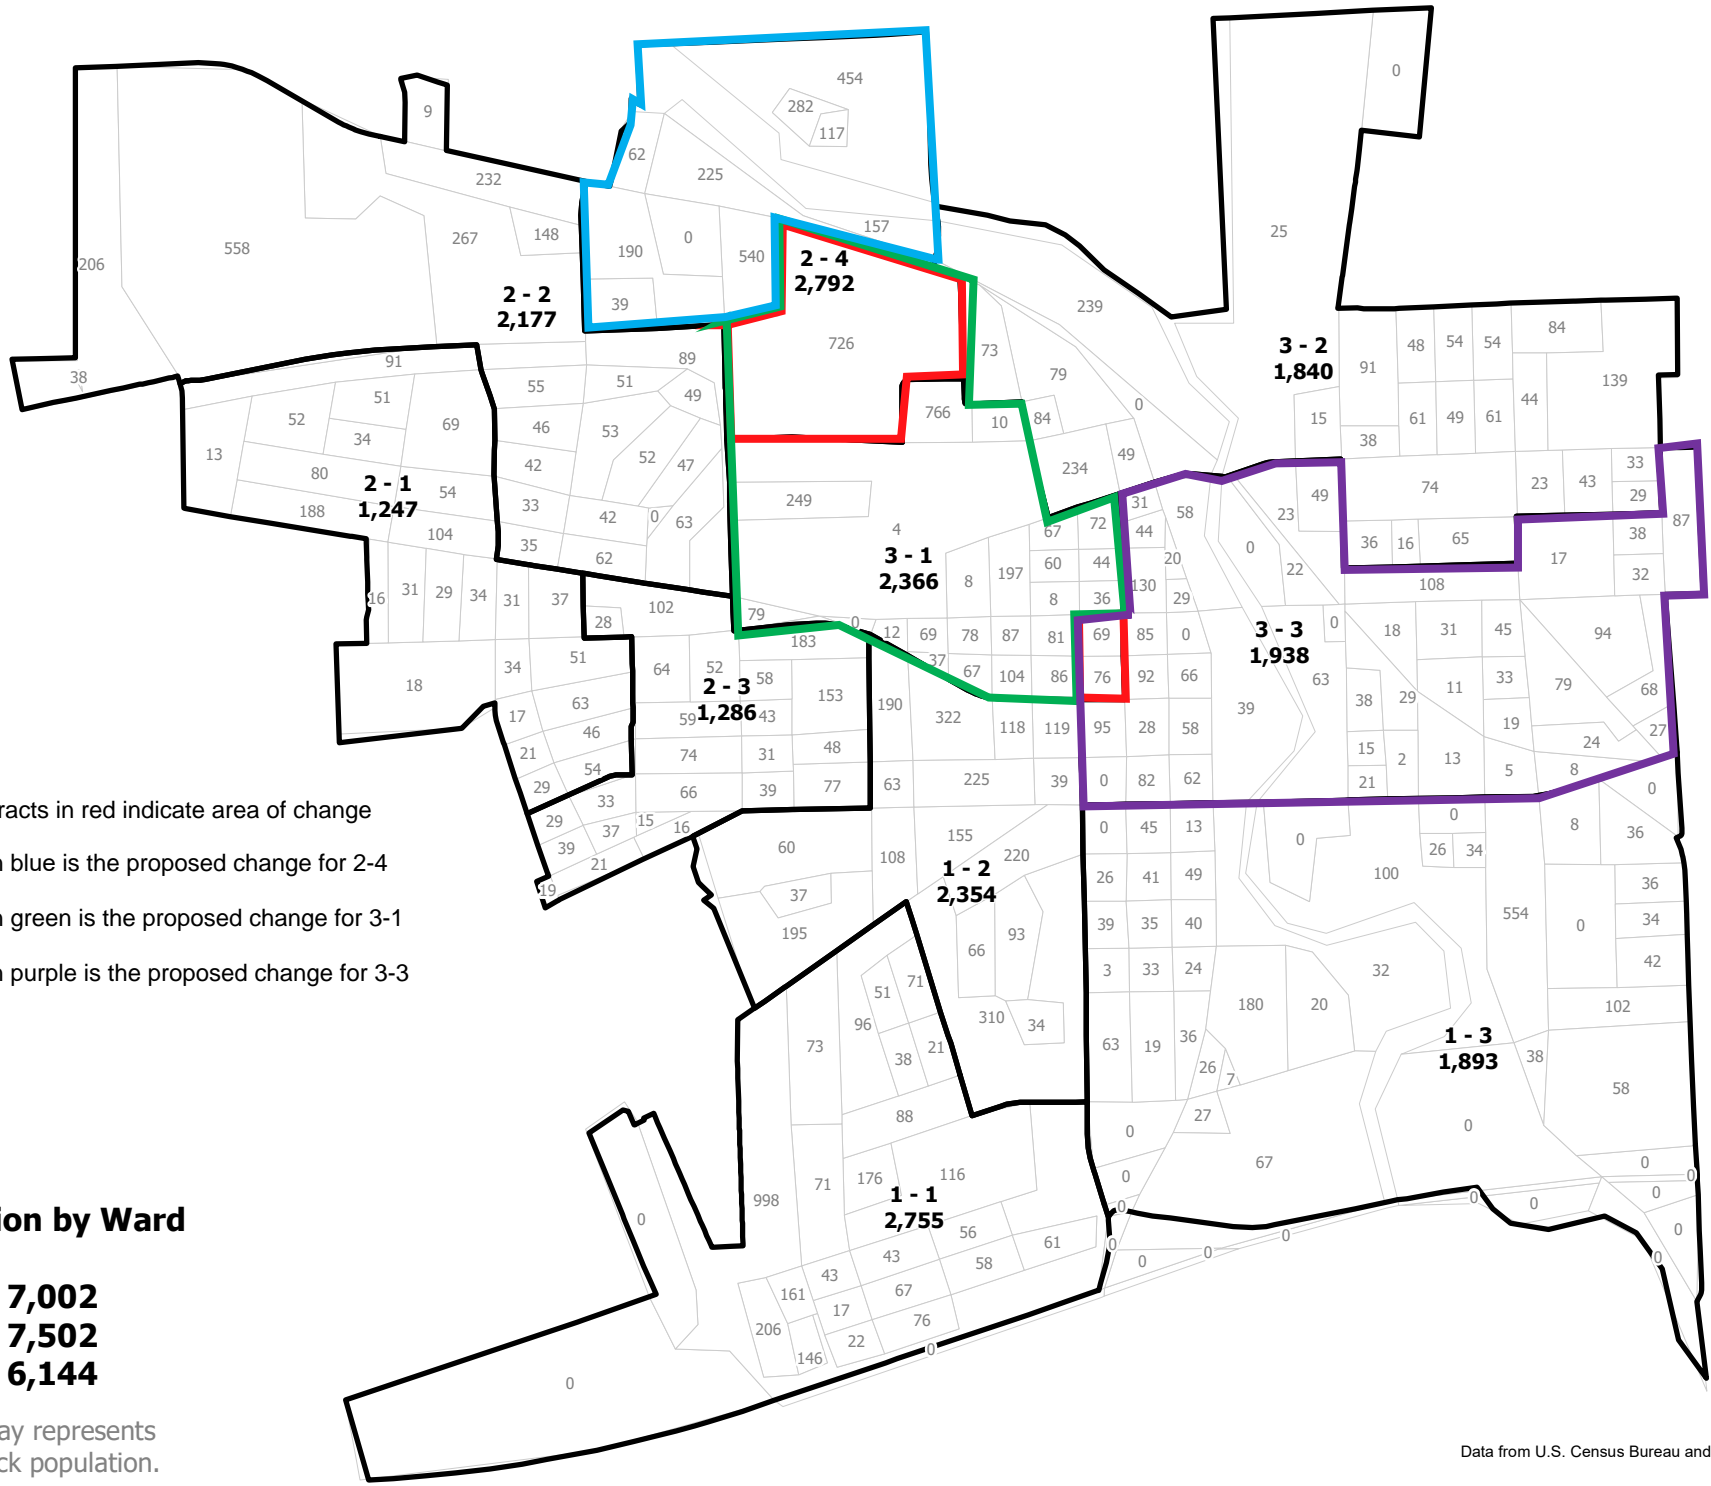

# Ypsilanti Population by Voting Precincts (2020 Census)

Census tracts in red indicate area of change  
 Outline in blue is the proposed change for 2-4  
 Outline in green is the proposed change for 3-1  
 Outline in purple is the proposed change for 3-3

## Population by Ward

**Ward 1: 7,002**  
**Ward 2: 7,502**  
**Ward 3: 6,144**

Value in gray represents census block population.